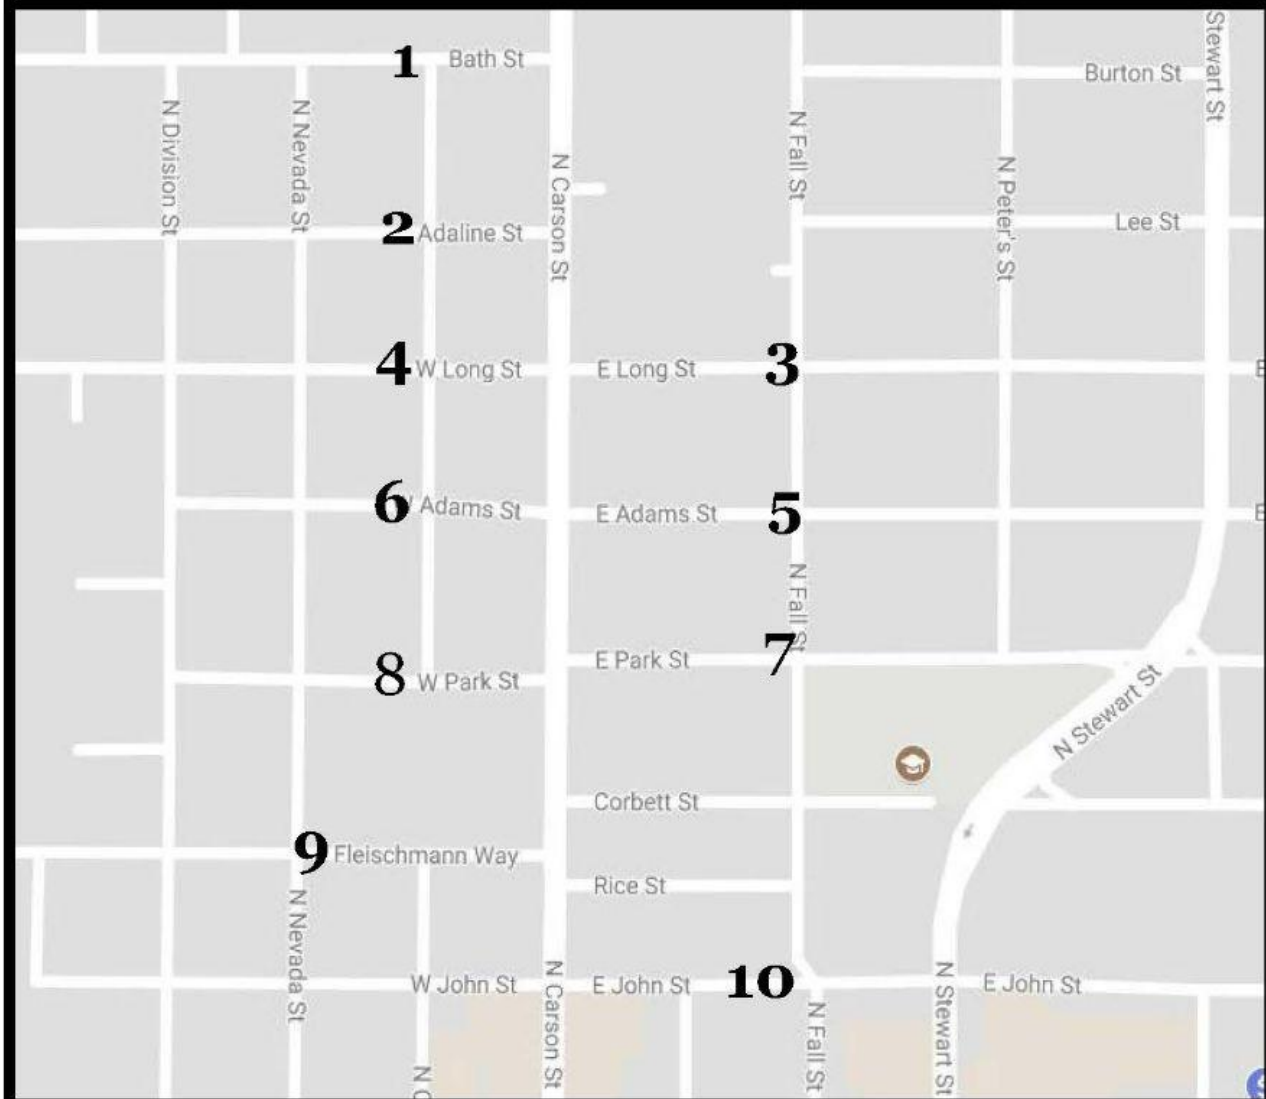

2022 NEVADA DAY PARADE MAPS

Parade Divisions - Staging Area

2022 NEVADA DAY PARADE MAPS

Bus Route after Drop Off

Emergency Exits

Portable Toilet Locations at Staging Area

2022 NEVADA DAY PARADE MAPS