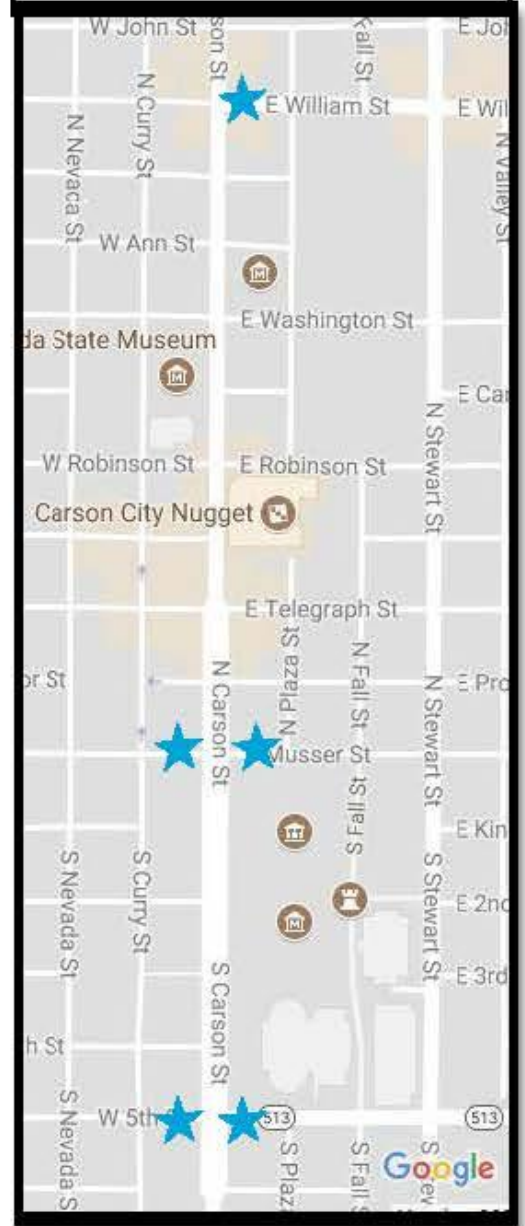

2022 NEVADA DAY PARADE MAPS

Parade Divisions - Staging Area

2022 NEVADA DAY PARADE MAPS

Bus Route after Drop Off

Emergency Exits

Portable Toilet Locations at Staging Area

2022 NEVADA DAY PARADE MAPS