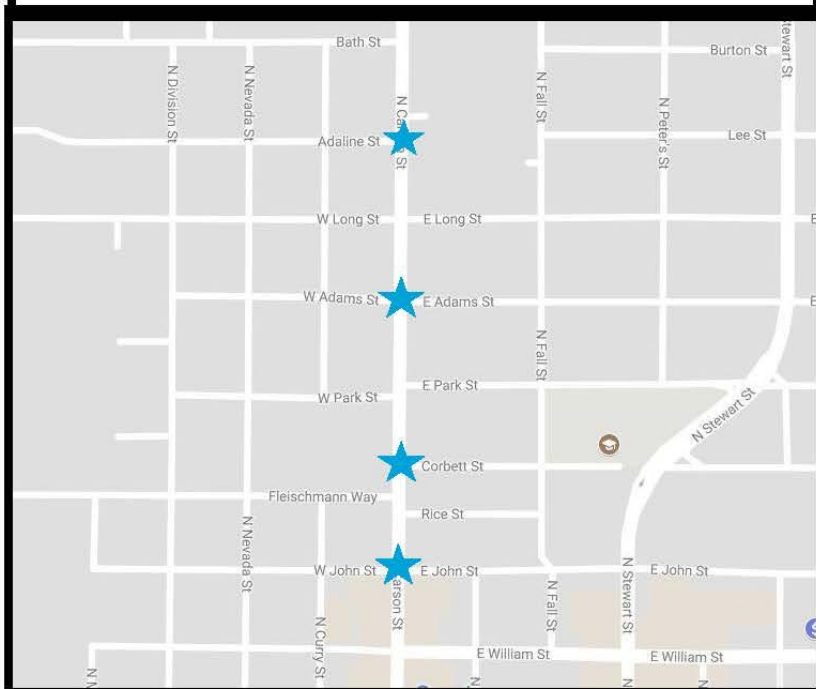

2022 NEVADA DAY PARADE MAPS

Parade Divisions - Staging Area

2022 NEVADA DAY PARADE MAPS

Bus Route after Drop Off

Emergency Exits

Portable Toilet Locations at Staging Area

2022 NEVADA DAY PARADE MAPS