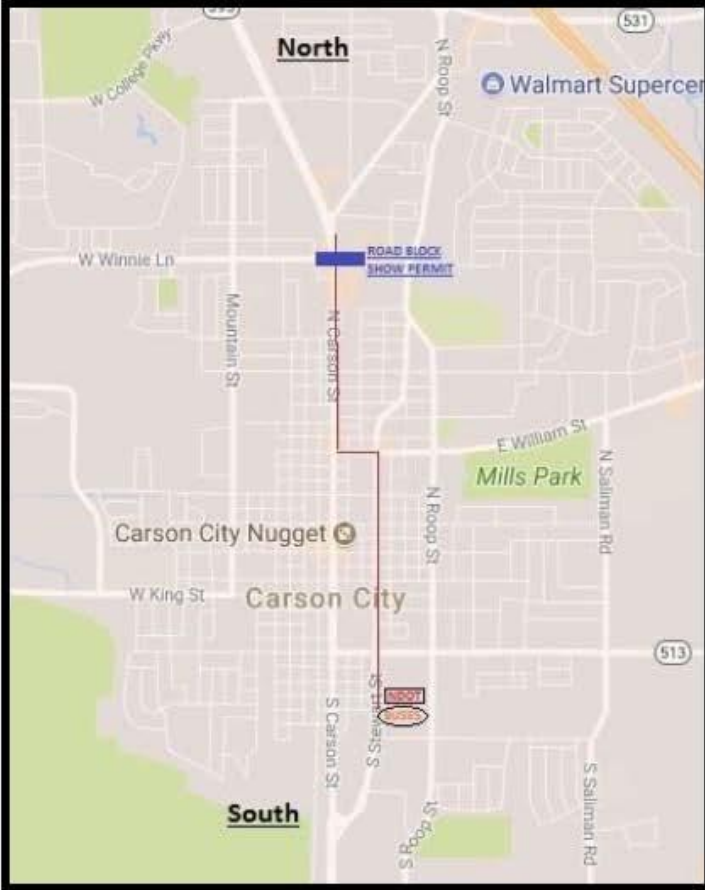

2022 NEVADA DAY PARADE MAPS

Parade Divisions - Staging Area

2022 NEVADA DAY PARADE MAPS

Bus Route after Drop Off

Emergency Exits

Portable Toilet Locations at Staging Area

2022 NEVADA DAY PARADE MAPS